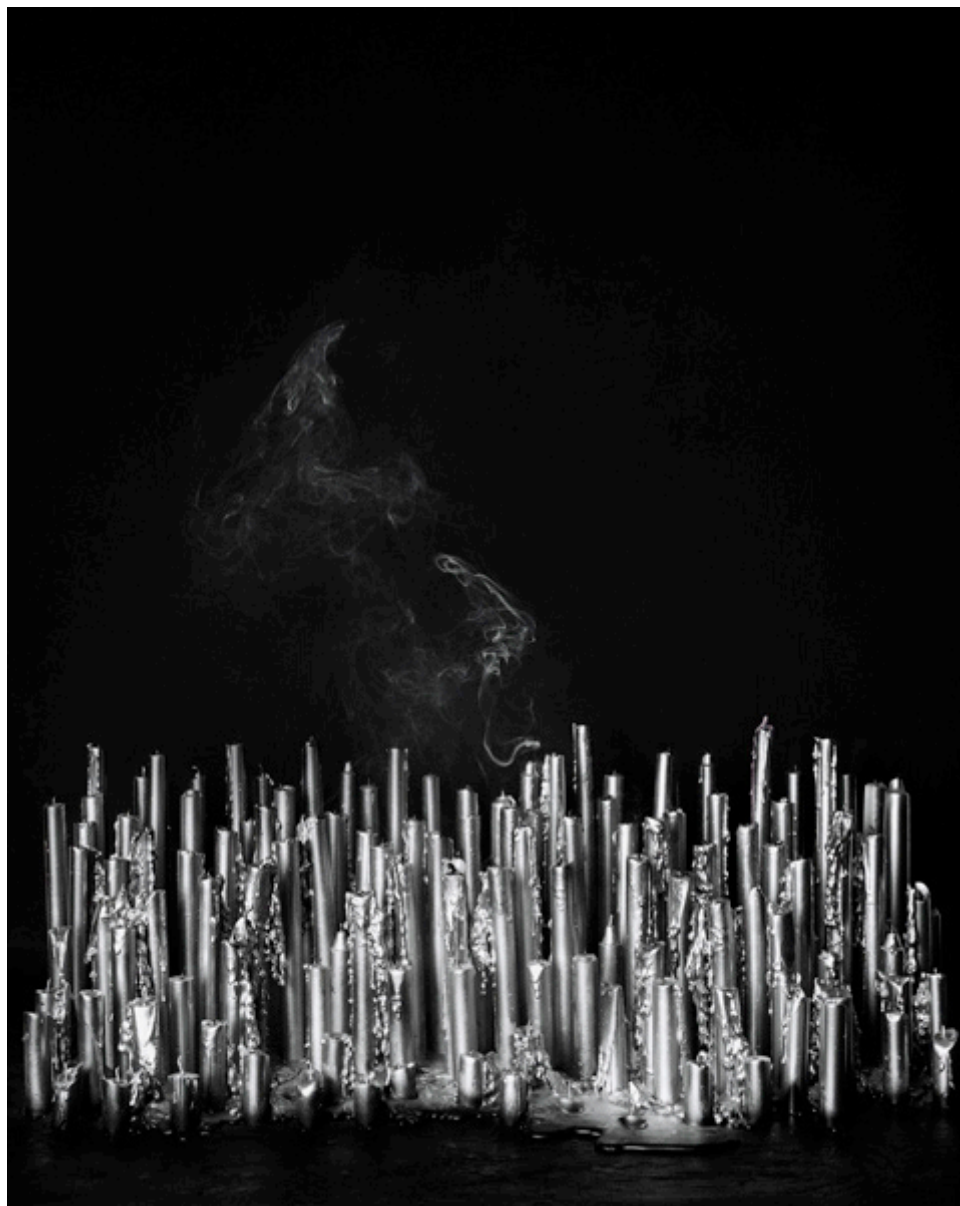

HALF GALLERY

HANNA LIDEN
As Black as Your Hat

APRIL 16-MAY 15, 2010

Opening reception: FRIDAY, APRIL 16, 6-8 PM

Untitled, 2010
Neon tubing
10 inches in diameter, edition of 3 + 2 APs

Blown-out candles (black), 2010
Chromogenic color print
24 x 20 inches, edition of 3 + 2 APs

Blown-out candles (quicksilver), 2010
Chromogenic color print
24 x 20 inches, edition of 3 + 2 APs

Blown-out candles (graphite), 2010
Chromogenic color print
24 x 20 inches, edition of 3 + 2 APs

Blown-out candles (silver and red), 2010
Chromogenic color print
24 x 20 inches, edition of 3 + 2 APs

Blown-out candles (grey day), 2010
Chromogenic color print
24 x 20 inches, edition of 3 + 2 APs

Blown-out candles (blood), 2010
Chromogenic color print
24 x 20 inches, edition of 3 + 2 APs

Blown-out candles (purple), 2010
Chromogenic color print
24 x 20 inches, edition of 3 + 2 APs

Blown-out candles (red), 2010
Chromogenic color print
24 x 20 inches, edition of 3 + 2 APs