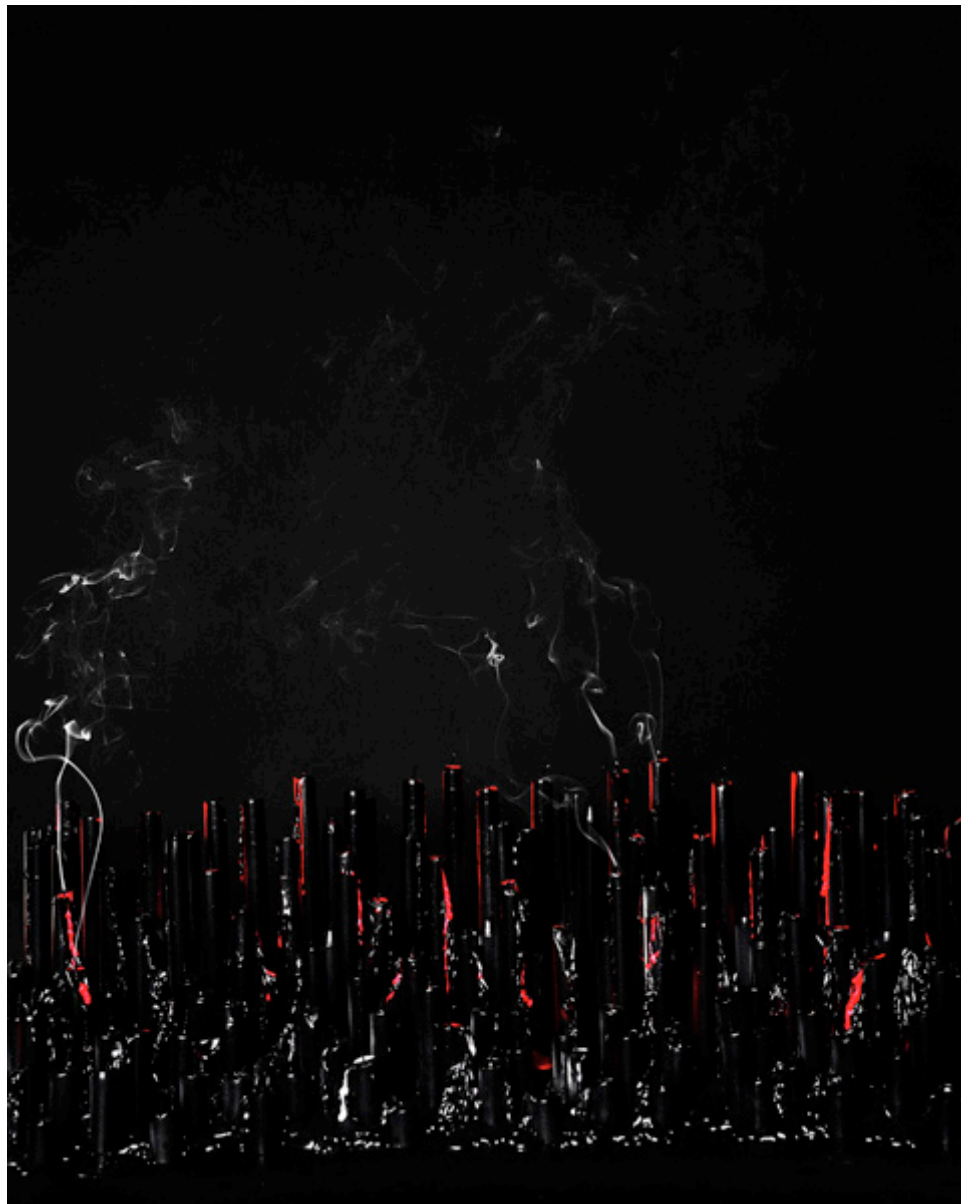

Blown-out candles (quicksilver), 2010
Chromogenic color print
24 x 20 inches, edition of 3 + 2 APs

Blown-out candles (graphite), 2010
Chromogenic color print
24 x 20 inches, edition of 3 + 2 APs

Blown-out candles (silver and red), 2010
Chromogenic color print
24 x 20 inches, edition of 3 + 2 APs

Blown-out candles (grey day), 2010
Chromogenic color print
24 x 20 inches, edition of 3 + 2 APs

Blown-out candles (blood), 2010
Chromogenic color print
24 x 20 inches, edition of 3 + 2 APs

Blown-out candles (purple), 2010
Chromogenic color print
24 x 20 inches, edition of 3 + 2 APs