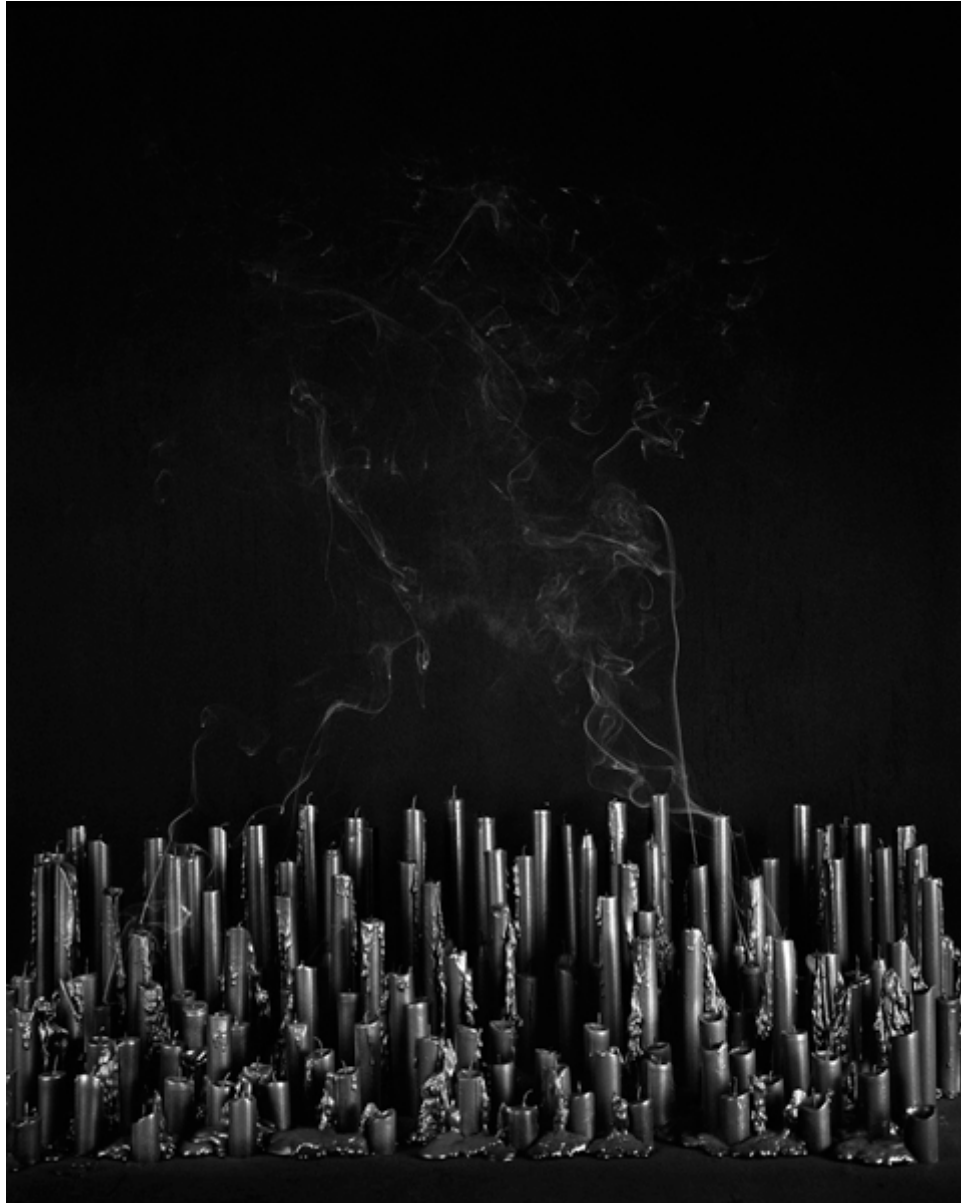

Blown-out candles (quicksilver), 2010
Chromogenic color print
24 x 20 inches, edition of 3 + 2 APs

Blown-out candles (graphite), 2010
Chromogenic color print
24 x 20 inches, edition of 3 + 2 APs

Blown-out candles (silver and red), 2010
Chromogenic color print
24 x 20 inches, edition of 3 + 2 APs