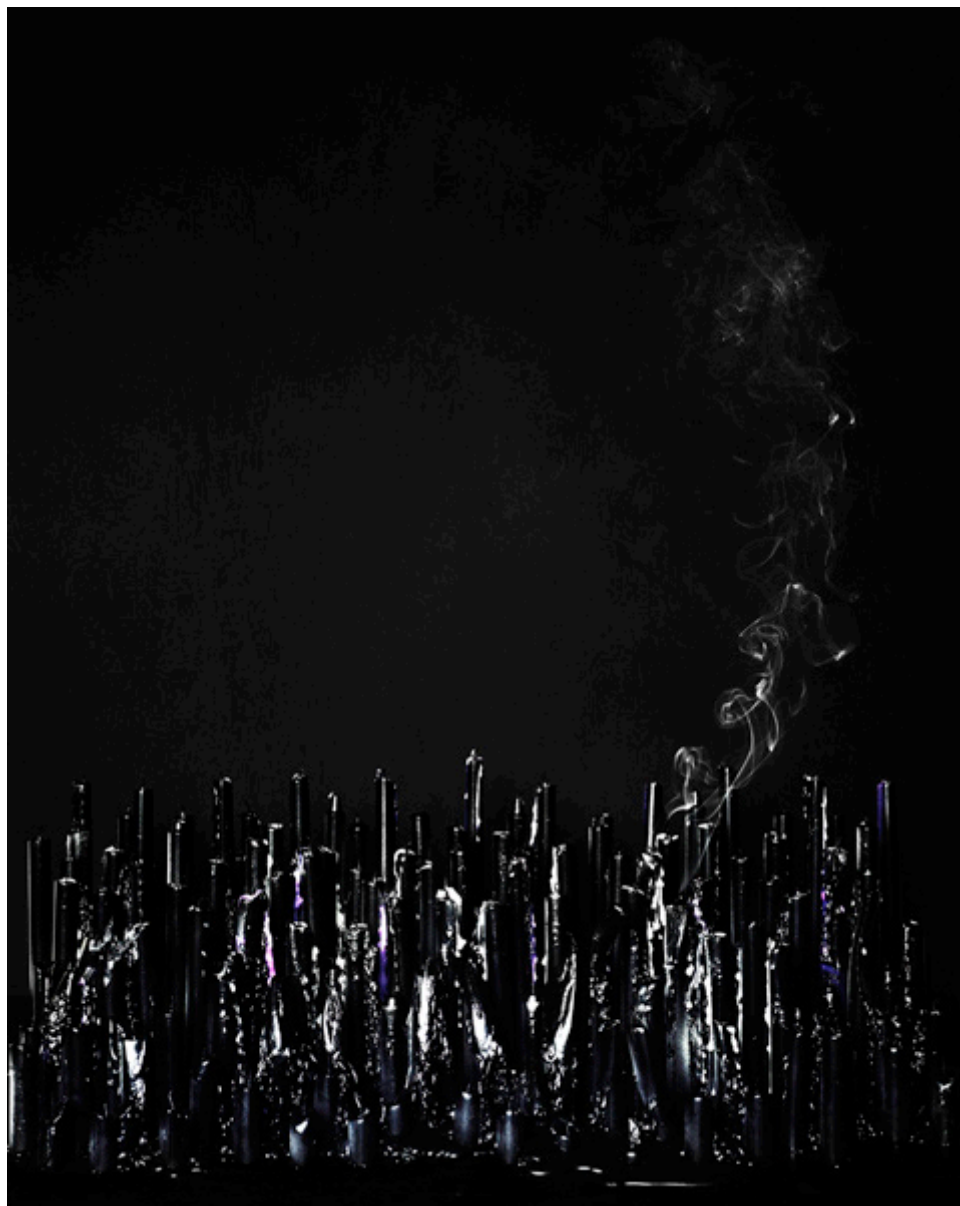

Blown-out candles (quicksilver), 2010
Chromogenic color print
24 x 20 inches, edition of 3 + 2 APs

Blown-out candles (graphite), 2010
Chromogenic color print
24 x 20 inches, edition of 3 + 2 APs

Blown-out candles (silver and red), 2010
Chromogenic color print
24 x 20 inches, edition of 3 + 2 APs

Blown-out candles (grey day), 2010
Chromogenic color print
24 x 20 inches, edition of 3 + 2 APs

Blown-out candles (blood), 2010
Chromogenic color print
24 x 20 inches, edition of 3 + 2 APs

Blown-out candles (purple), 2010
Chromogenic color print
24 x 20 inches, edition of 3 + 2 APs